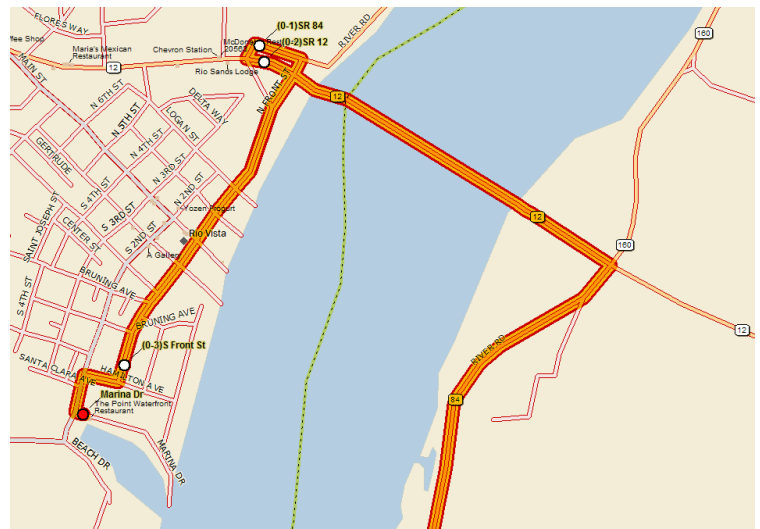

Bay Area to Delta Marina Yacht Harbor directions

Route Overview:

Rio Vista Detail:

- Take I-80 East or I-680 North to Hwy 4 East.
- After approximately 30 miles from I-80 or 17 miles from I-680, turn onto Hwy 160 North.
- After approximately 12 miles take a left onto Hwy 12 and cross the bridge into Rio Vista.
- After crossing the bridge take the off-ramp to the right onto River Rd.
- Take the first right onto Front St.
- When Front Rd. ends, take a right onto Hamilton Ave.
- When Hamilton ends, take a left onto S 2nd St.
- Take the first left onto Marina Dr. and follow it to the river's edge.

Entrance to Delta Marina:

This trip will take approximately 1 hour from Richmond (for all of you used to sailing out of RYC).