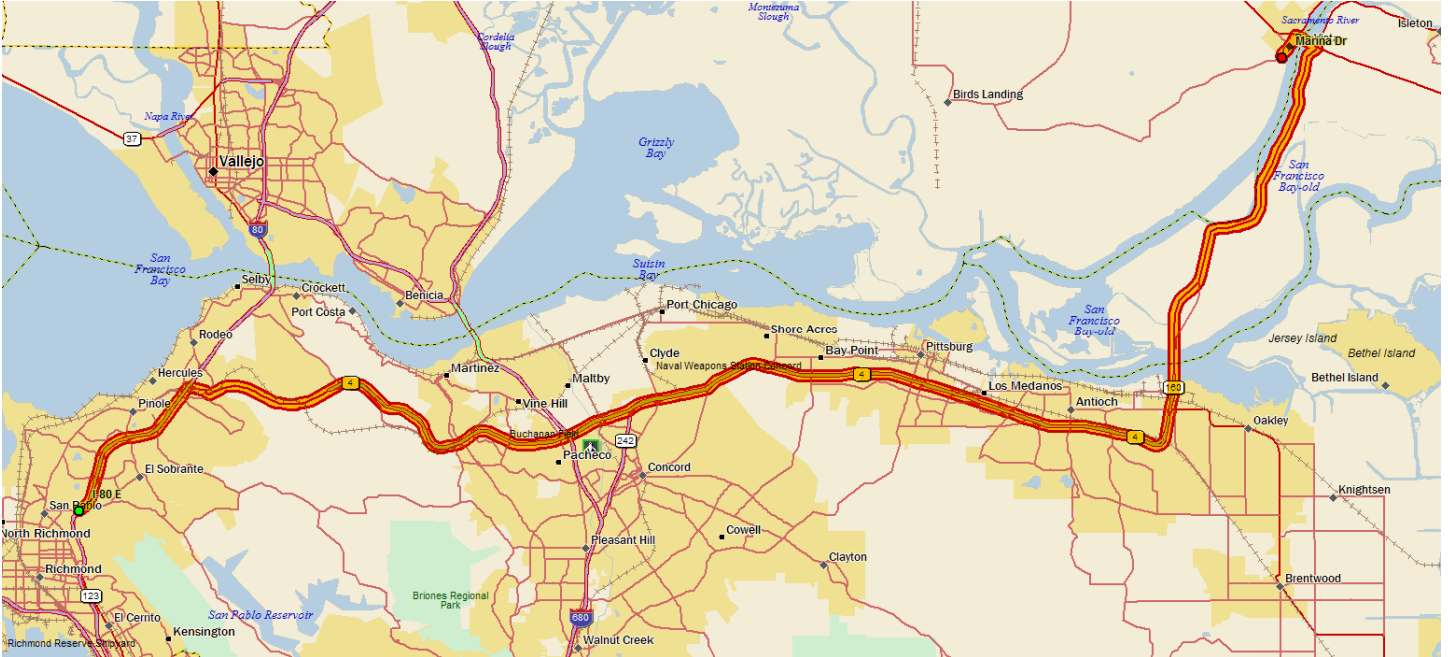

# Bay Area to Delta Marina Yacht Harbor directions

## Route Overview:

## Rio Vista Detail:

- Take I-80 East or I-680 North to Hwy 4 East.
- After approximately 30 miles from I-80 or 17 miles from I-680, turn onto Hwy 160 North.
- After approximately 12 miles take a left onto Hwy 12 and cross the bridge into Rio Vista.
- After crossing the bridge take the off-ramp to the right onto River Rd.
- Take the first right onto Front St.
- When Front Rd. ends, take a right onto Hamilton Ave.
- When Hamilton ends, take a left onto S 2<sup>nd</sup> St.
- Take the first left onto Marina Dr. and follow it to the river's edge.

## Entrance to Delta Marina:

This trip will take approximately 1 hour from Richmond (for all of you used to sailing out of RYC).