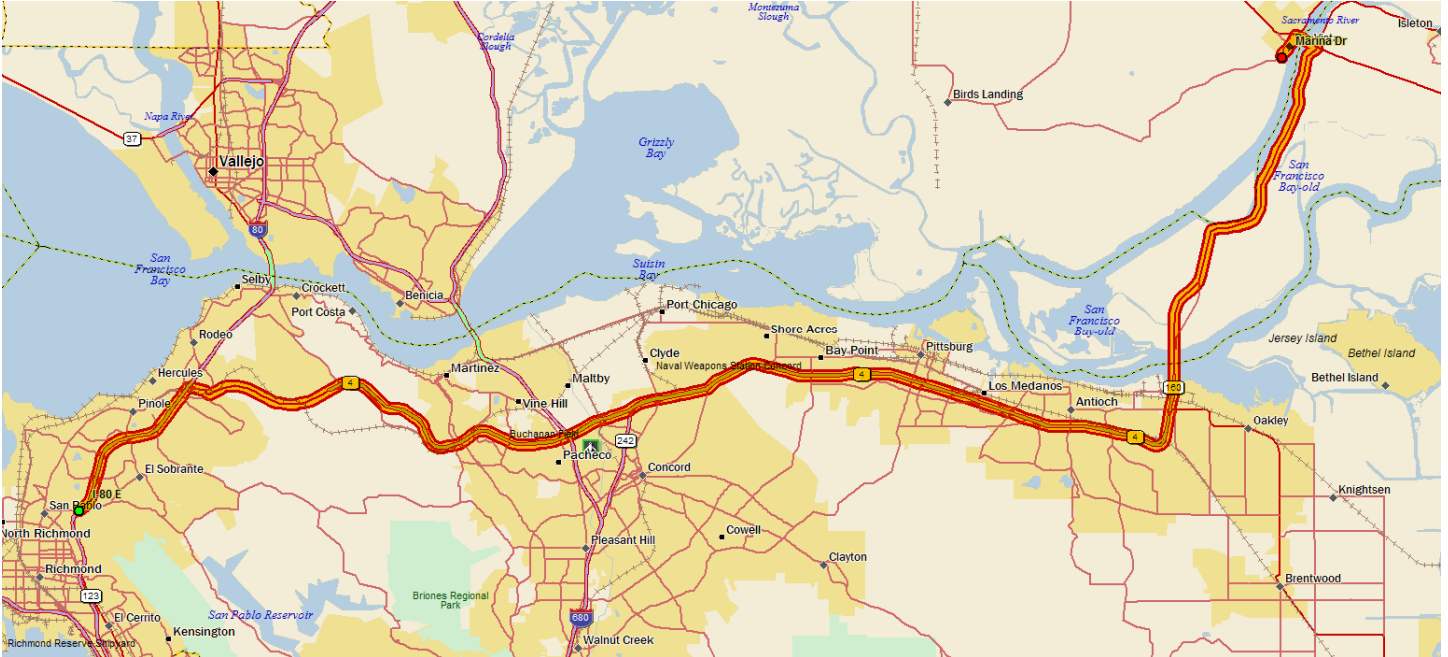

Bay Area to Delta Marina Yacht Harbor directions

Route Overview:

Rio Vista Detail:

- Take I-80 East or I-680 North to Hwy 4 East.
- After approximately 30 miles from I-80 or 17 miles from I-680, turn onto Hwy 160 North.
- After approximately 12 miles take a left onto Hwy 12 and cross the bridge into Rio Vista.
- After crossing the bridge take the off-ramp to the right onto River Rd.
- Take the first right onto Front St.
- When Front Rd. ends, take a right onto Hamilton Ave.
- When Hamilton ends, take a left onto S 2nd St.
- Take the first left onto Marina Dr. and follow it to the river's edge.

Entrance to Delta Marina:

This trip will take approximately 1 hour from Richmond (for all of you used to sailing out of RYC).