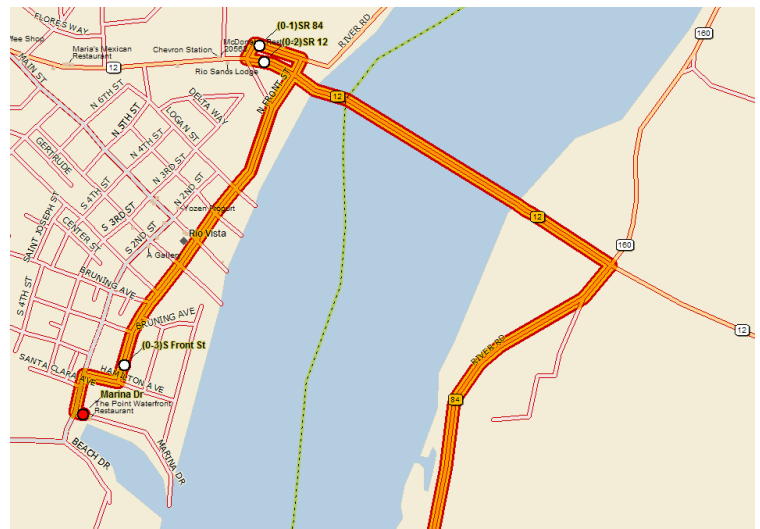

# Bay Area to Delta Marina Yacht Harbor directions

## Route Overview:

## Rio Vista Detail:

- Take I-80 East or I-680 North to Hwy 4 East.
- After approximately 30 miles from I-80 or 17 miles from I-680, turn onto Hwy 160 North.
- After approximately 12 miles take a left onto Hwy 12 and cross the bridge into Rio Vista.
- After crossing the bridge take the off-ramp to the right onto River Rd.
- Take the first right onto Front St.
- When Front Rd. ends, take a right onto Hamilton Ave.
- When Hamilton ends, take a left onto S 2<sup>nd</sup> St.
- Take the first left onto Marina Dr. and follow it to the river's edge.

## Entrance to Delta Marina:

This trip will take approximately 1 hour from Richmond (for all of you used to sailing out of RYC).