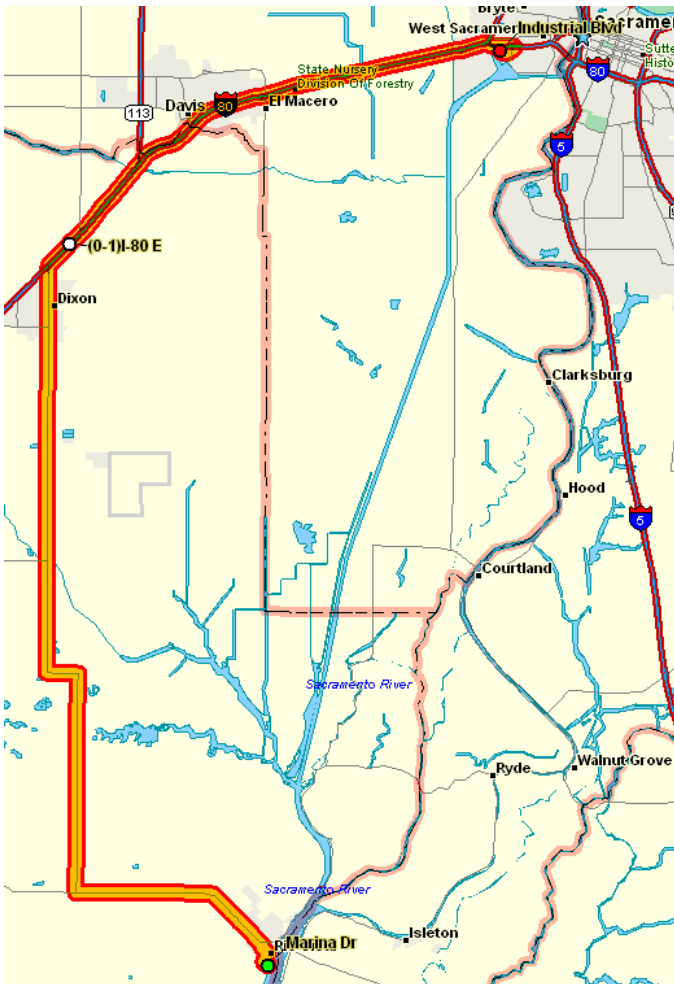

# Delta Marina Yacht Harbor to LWSC directions

## Rio Vista Details:

## Route Directions:

- Exit Delta Marina Yacht Harbor and take a right onto S 2<sup>nd</sup> St.
- Turn left onto Main St.
- Follow Main as it turns right onto Hillside Terrace just before Hwy 12.
- Turn left onto Hwy 12.
- Turn right onto Hwy 113 after 6.5 miles
- Follow 113 for 20 miles until it reaches I-80
- Take the I-80 east on-ramp
- After 15 miles take the West Capital/Enterprise Blvd. exit
- Turn right at the base of the off-ramp onto Enterprise Blvd.
- Turn left onto Industrial Blvd.
- After 1.5 miles enter the port to your right through the yellow gate and cross the railroad tracks.
- Travel approx. 25 yards and turn right onto a paved road.
- Follow the road as it weaves through the port until it ends and turn right onto road to the parking lot and clubhouse.

## Route Overview:

See the directions to the clubhouse on our website for more details.