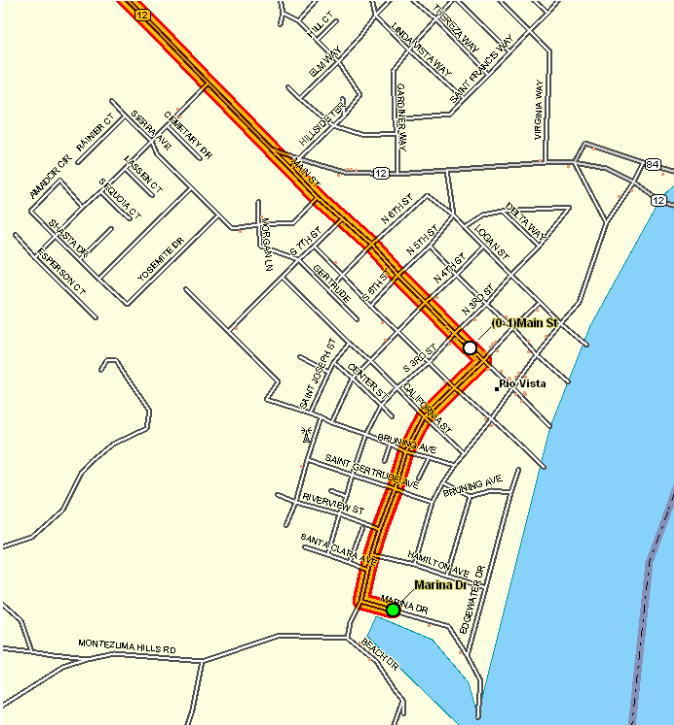

# Delta Marina Yacht Harbor to LWSC directions

## Rio Vista Details:

## Route Directions:

- Exit Delta Marina Yacht Harbor and take a right onto S 2<sup>nd</sup> St.
- Turn left onto Main St.
- Follow Main as it turns right onto Hillside Terrace just before Hwy 12.
- Turn left onto Hwy 12.
- Turn right onto Hwy 113 after 6.5 miles
- Follow 113 for 20 miles until it reaches I-80
- Take the I-80 east on-ramp
- After 15 miles take the West Capital/Enterprise Blvd. exit
- Turn right at the base of the off-ramp onto Enterprise Blvd.
- Turn left onto Industrial Blvd.
- After 1.5 miles enter the port to your right through the yellow gate and cross the railroad tracks.
- Travel approx. 25 yards and turn right onto a paved road.
- Follow the road as it weaves through the port until it ends and turn right onto road to the parking lot and clubhouse.

## Route Overview:

See the directions to the clubhouse on our website for more details.