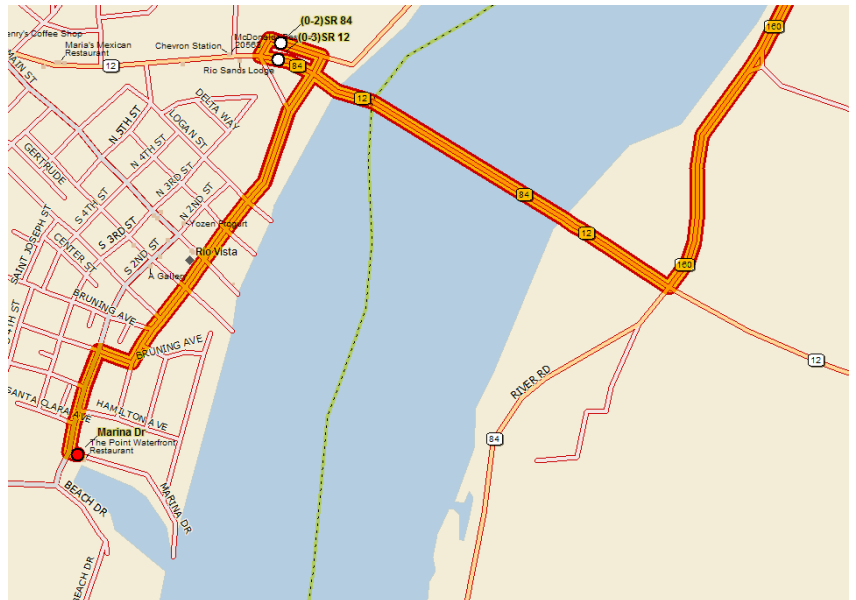

Sacramento to Delta Marina Yacht Harbor directions

Route Overview:

- Take I-5 South out of Sacramento.
- Take the W. Walnut Grove Rd. exit.
- Take a right at the base of the off-ramp.
- Follow that road for approximately 4 ¼ miles.
- In the town of Walnut Grove, cross the bridge (signs point to Hwy 160).
- Once across the bridge take a left onto Hwy 160.
- Follow Hwy 160 for approximately 14 miles until you reach Hwy 12.
- Take a right onto Hwy 12 and cross the bridge into Rio Vista.
- After crossing the bridge take the off-ramp to the right onto River Rd.
- Take the first right onto Front St.
- When Front Rd. ends, take a right onto Hamilton Ave.
- When Hamilton ends, take a left onto S 2nd St.
- Take the first left onto Marina Dr. and follow it to the river's edge.

Entrance to Delta Marina:

Rio Vista Detail:

This trip will take approximately 1 hour from Sacramento